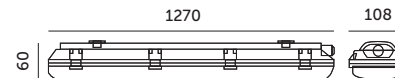

- hermetic fixture for T8 LED tubes with one-sided power,
- housing made of ABS, transparent cover made of polystyrene (PS),
- fixture without a light source.

MODEL	INDEKS	WAGA NETTO [kg]	PAKOWANIE [szt.]	KOD EAN
MODEL	INDEX	NET WEIGHT [kg]	PACKING [pcs.]	BARCODE
HERMES 2x120	KFHS2120	0,83	10	5902846017790